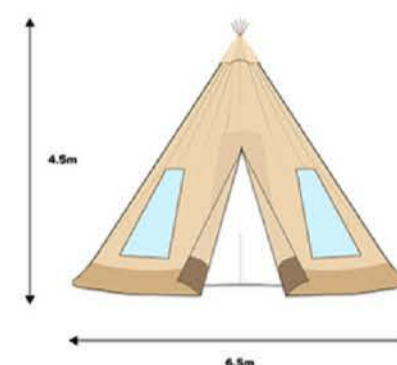

Diameter	6.5m
Total Height	4.5m
Maximum Pole Length	5.15m
Covered Area	37.5m²
Canvas Weight	35kg
No People Standing	15
No People Seated	12

Product	
Code	6mTIPI
Material	Breathable, waterproof