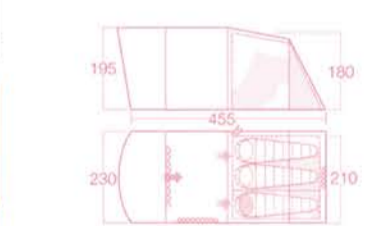

Accessories available

2 to 3 people

MEDIUM

Product	
Code	4PT
Weather	3000mm HH
Weight	31kg

These are new for 2024 and feature two bedrooms and a living room!