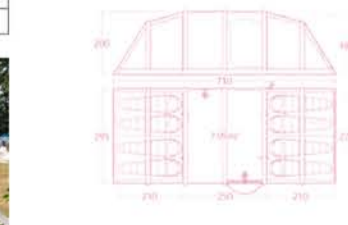

XL

Product	
Code	8PT
Weather	4000mm
Weight	31kg

Ideal for a big group with 4 bedrooms to fit in.

Accessories available

4 to 8 people

ACCOMMODATION