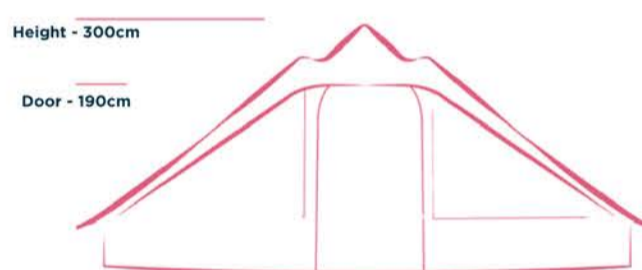

Height - 300cm

Door - 190cm